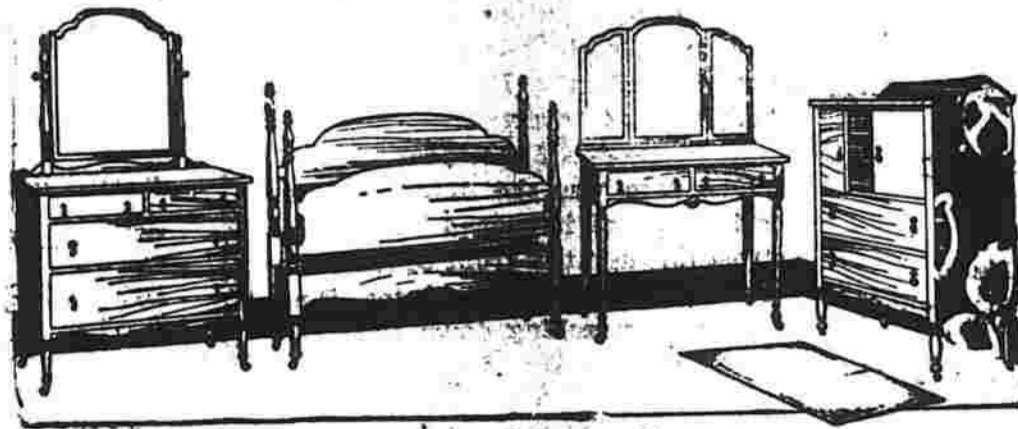

WISE, SMITH & Co's FEBRUARY FURNITURE SALE

MORE IMPORTANT THAN EVER BECAUSE MONEY SAVING MEANS MORE THAN EVER

BECAUSE OF OUR FORESIGHT IN PREPARING FOR OUR FEBRUARY FURNITURE SALE MONTHS EARLIER THAN USUAL, AND BY BUYING GREATER QUANTITIES THAN EVER BEFORE, WE ARE IN A POSITION TO OFFER VALUES. THAT WOULD BE IMPOSSIBLE IF WE PAID THE WHOLESALE PRICES OF TODAY—IN FACT THE ACTUAL DIFFERENCE BETWEEN OUR ADVERTISED FEBRUARY SALE PRICES AND PRESENT WHOLESALE VALUES RANGE AS HIGH AS 50 PER CENT. WHICH MEANS JUST THAT MUCH SAVING TO YOU.

ASSORTMENTS ARE LARGER AND MORE IMPRESSIVE THAN AT ANY FEBRUARY FURNITURE SALE IN OUR HISTORY. FOUR ENTIRE FLOORS COMPLETELY FILLED WITH THE NEWEST AND MOST DEPENDABLE MAKES OF FURNITURE AND IN ADDITION OUR WAREHOUSE ON NORTH MAIN STREET IS FILLED TO CAPACITY TO MEET THE WANTS OF THE PEOPLE OF HARTFORD AND VICINITY AND DURING OUR FEBRUARY FURNITURE SALE AT GENUINE AND LIBERAL REDUCTIONS FROM OUR REGULAR LOW PRICES.

Brass Beds

At February Sale Prices.
All our brass beds have guaranteed lacquer finish.
Brass Beds, 2 inch posts, Colonial design. Regular price $16.75. February sale price $12.99.
Brass Beds, 2 inch continuous post design with seven one inch fillers. Regular price $26.75. February sale price $19.99.
Brass Beds, 2 inch posts, with 1 1/2 and 1 inch fillers, all sizes. Regular price $29.75. February sale price $22.99.
Brass Beds, 2 inch posts, panel design with heavy fillers. Regular price $34.75. February sale price $26.99.
Brass Beds, 2 inch continuous post design with extra heavy 2 inch fillers. Regular price $39.75. February sale price $32.99.
Brass Beds, 3 inch posts, panel design with 1 1/2 inch and 1 1/4 inch fillers. Regular price $44.75. February sale price $36.75.

The Hartford Morris Plan Company

Invites you to become acquainted with their arrangement with Wise, Smith & Co., whereby you can, by becoming a client of their bank, you arrange to make such purchases as you desire at this sale, and make your payments to them in the most convenient amounts to you without extra cost.
(The Hartford Morris Plan Co., 13 Haynes Street, Hartford.)

BECAUSE OF MONDAY CLOSING, AND IN ORDER THAT OUR PATRONS MAY HAVE A FULL MONTH IN WHICH TO PROFIT BY THE FEBRUARY SALE PRICES, WE COMMENCE THIS GREAT HOME FURNISHING

EVENT
TUESDAY MORNING, JANUARY 29

Enameled Steel Beds

At February Sale Prices.
White Enamel Steel Beds, continuous post design, all sizes. Regular price $6.75. February sale price $4.99.
White Enamel Steel Beds, heavy continuous post design, all sizes. Regular price $8.95. February sale price $6.99.
White Enamel Steel Beds, 2 inch continuous post design, with heavy smooth fillers. Regular price $10.95. February sale price $8.44.
White Enamel Steel Beds, square tube design, full size only. Regular price $16.75. February sale price $12.99.
White Enamel Steel Beds, 2 inch square tube posts, with square tube fillers. Regular price $19.75. February sale price $14.99.
Ivory Enamel Steel Beds, square tube Adams design. Regular price $28.75. February sale price $21.99.

Dining Room Suites

AT FEBRUARY SALE PRICES.